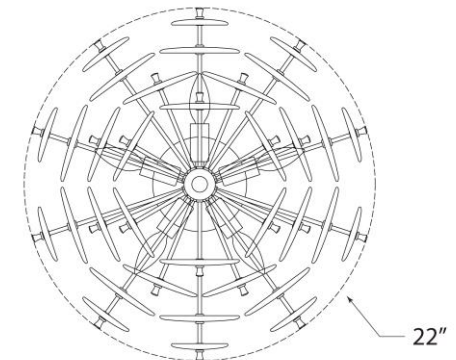

## Loire Large Tiered Flush Mount

Item # ARN 4451PN-WSG

Designer: AERIN

Height: 12"

Width: 21"

Canopy: 4.25" Round

Finishes: G, PN

Glass Options: CSG, WSG

Socket: 5 - E12 Candelabra

Wattage: 5 - 5.5 LED C11

Weight: 16 Pounds

Front View

Bottom View