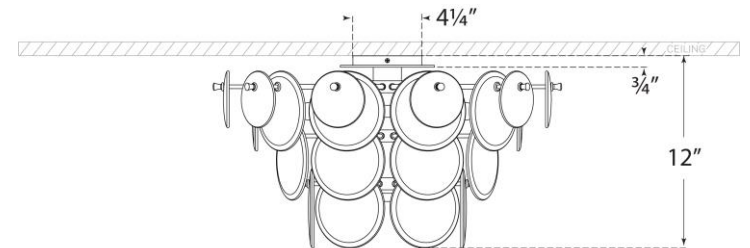

## Loire Large Tiered Flush Mount

Item # ARN 4451PN-WSG

Designer: AERIN

Height: 12"

Width: 21"

Canopy: 4.25" Round

Finishes: G, PN

Glass Options: CSG, WSG

Socket: 5 - E12 Candelabra

Wattage: 5 - 5.5 LED C11

Weight: 16 Pounds

Front View

Bottom View