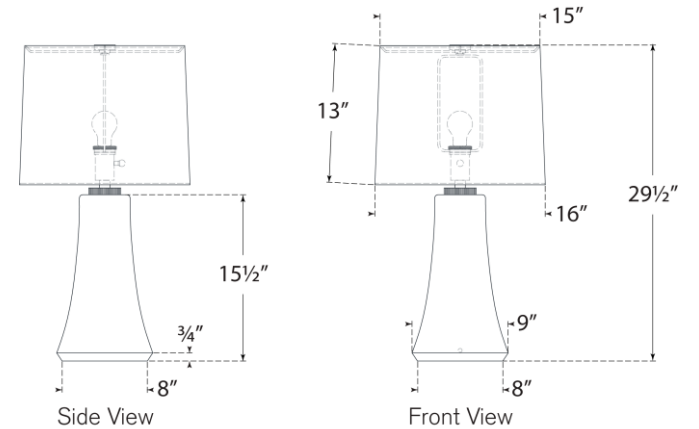

## Harvest Medium Table Lamp

Item # BBL 3626IVO-L

Designer: Barbara Barry

Height: 29.5"

Width: 16"

Base: 8" Round

Finishes: ICB, IVO

Shade Treatments: L

Shade Details: 15" x 16" x 13"

Socket: E26 Dimmer

Wattage: 15 LED A

Weight: 11 Pounds

Note: Reactive Ceramic Glazes Will Vary in Color and Texture

Top View