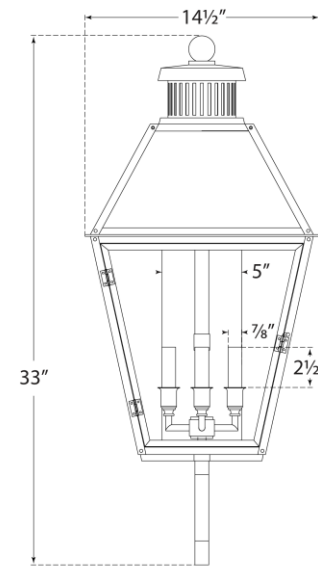

TEAR SHEET

Stratford Medium Bracketed Wall Lantern

Item # CHO 2371BC-CG

Designer: Chapman & Myers

Height: 33"

Width: 14.5"

Extension: 16.25"

Backplate: 5" x 14" Rectangle

Finishes: BC

Glass Options: CG

Socket: 3 - E12 Candelabra

Wattage: 3 - 40 C11

Weight: 23 Pounds

Front View

Side View