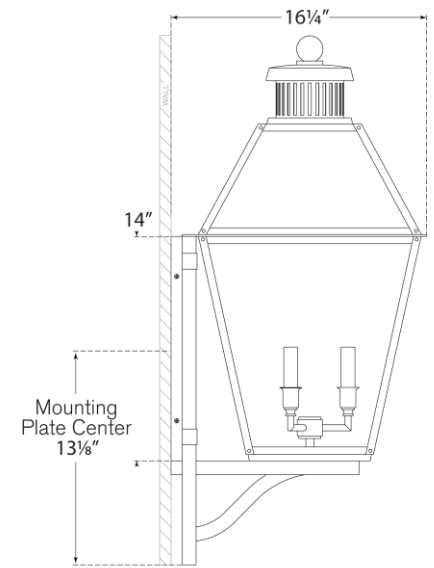

TEAR SHEET

Stratford Medium Bracketed Wall Lantern

Item # CHO 2371BC-CG

Designer: Chapman & Myers

Height: 33"

Width: 14.5"

Extension: 16.25"

Backplate: 5" x 14" Rectangle

Finishes: BC

Glass Options: CG

Socket: 3 - E12 Candelabra

Wattage: 3 - 40 C11

Weight: 23 Pounds

Front View

Side View