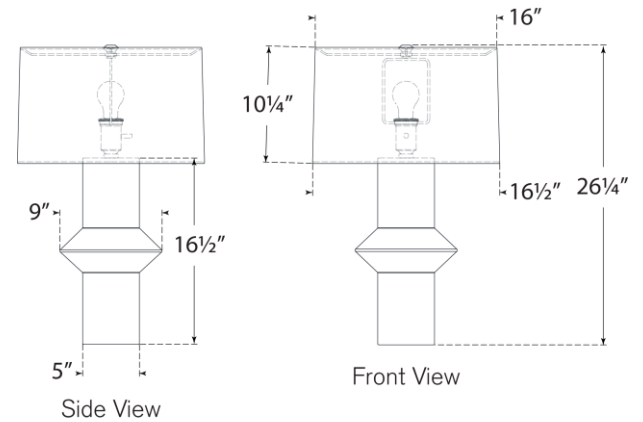

## Maxime Medium Table Lamp

Item # PCD 3602AQC-L

Designer: Paloma Contreras

Height: 26.25"

Width: 16.5"

Base: 5" Round

Finishes: AQC, EGC, NWT

Shade Treatments: L

Shade Details: 16" x 16.5" x 10.25"

Socket: E26 Dimmer

Wattage: 15 LED A

Weight: 12 Pounds

Note: Reactive Ceramic Glazes Will Vary in Color and Texture

Top View