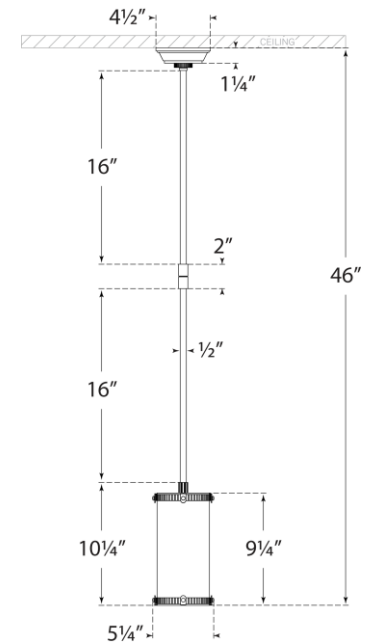

## Calliope Mini Pendant

Item # TOB 5185BZ-WG

Designer: Thomas O'Brien

O/A Height: 46"

Fixture Height: 10.25"

Min. Custom Height: 17"

Width: 5.25"

Canopy: 4.5" Round

Finishes: BZ, PN

Glass Options: WG

Socket: E26 Keyless

Wattage: 60 T10

Weight: 6 Pounds

Note: Custom Height Available

Front View