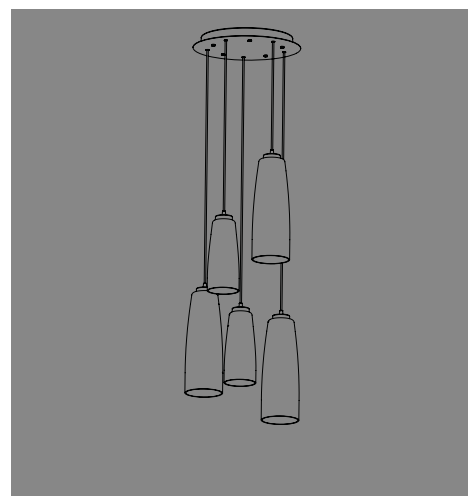

PERLE

SUSPENSION

Design Federico de Majo 2015

Handcrafted mouth-blown glass in various colors, a combination of transparency and glass paste. Chromed - painted metal parts. Customizable pendant system. Canopies are not included. Select a canopy from the following pages to create a single or multi light pendant.

34
13,4" 
4,6
1,8"

Rosone per sospensione 3 luci
Canopy for hanging lamp 3 lights

ZA-LGR0063 grigio / grey
ZA-LGR0073 bianco / white

Luci disposte sullo stesso livello
Lights on the same level:
Ø max 25 cm - 9,8 in

40
15,7" 

Disponibile su richiesta con finitura calamina / Available on request with calamine finish

34
13,4" 
4,6
1,8"

Rosone per sospensione 5 luci
Canopy for hanging lamp 5 lights

ZA-LGR0065 grigio / grey
ZA-LGR0075 bianco / white

Luci disposte sullo stesso livello
Lights on the same level:
Ø max 17 cm - 6,7 in

40
15,7" 

Disponibile su richiesta con finitura calamina / Available on request with calamine finish

Rosone per sospensioni multiple (supporti di decentramento inclusi) Canopy for hanging multiple lamps (decentralisation supports included)