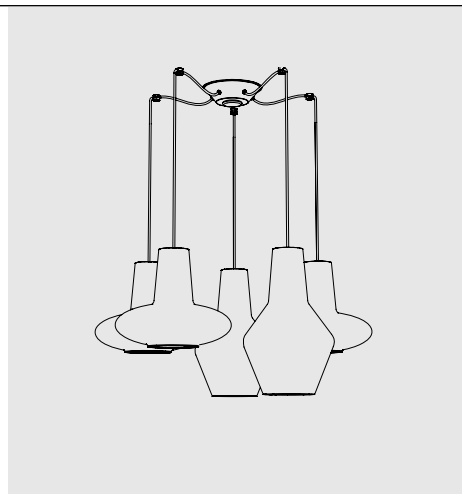

PERLE

SUSPENSION

Design Federico de Majo 2015

Handcrafted mouth-blown glass in various colors, a combination of transparency and glass paste. Chromed - painted metal parts. Customizable pendant system. Canopies are not included. Select a canopy from the following pages to create a single or multi light pendant.

ILLUMINOTECHNICAL SPECIFICATIONS

Source E26
Total Watt 75 W HS

ELECTRICAL SPECIFICATIONS

Driver N/A
Voltage 120V
Frequency 50-60 Hz

PENDANT SYSTEM CANOPIES

SUSPENSION

Use a Pendant System Canopy along with a Zafferano Lighting pendant to create single or multi-light pendants. Compatible with Sixties, Balloon, Bonnie & Clyde, Romeo & Giulietta, Perle, and Seventies pendants.

Luci disposte sullo stesso livello
Lights on the same level:
Ø max 17 cm - 6,7 in

40
15,7" 

Disponibile su richiesta con finitura calamina / Available on request with calamine finish

Rosone per sospensioni multiple (supporti di decentramento inclusi) Canopy for hanging multiple lamps (decentralisation supports included)

Rosone per sospensioni multiple (supporti di decentramento esclusi) Canopy for hanging multiple lamps (decentralisation supports not included)

Rosone per sospensione 1-12 luci
Canopy for hanging lamp 1-12 lights