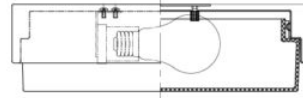

Ø12"

3 1/2"

### SPECIFICATION SHEET

<b>Finish</b>	Aged Gold Brass
<b>Shade</b>	White Glass
<b>Shade Dimension</b>	Ø11 1/4" x 1 1/4"H
<b>Dimension</b>	Ø12" x 3 1/2"H
<b>Lamping</b>	2 x 10W LED Medium Base-E26 120V
<b>Location</b>	Dry
<b>Warranty</b>	1 year fixture warranty