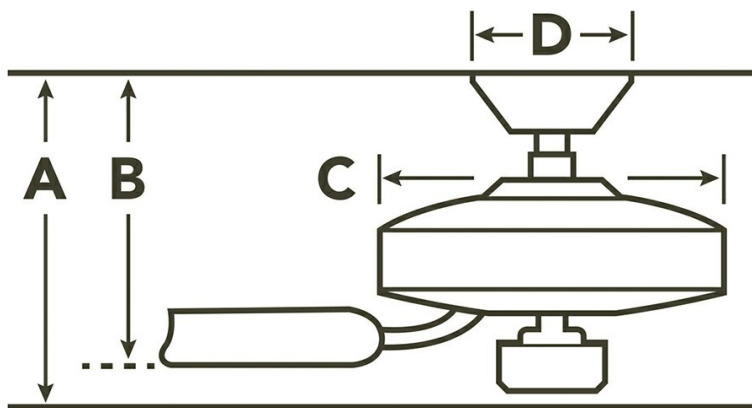

### Specifications

Number of Blades	9
Blades Included	Yes
Blade Pitch	13 Degrees
Blade Sweep	85"
Blades Reversible	No
Blade Material	WOOD VENEER
Optional Blades Available	No
Downrod 1	1.00 OD X 6.00
Primary Control System	Dual Slide Control
Remote Included	No
Wall Control Included	Yes
Low Ceiling Adaptable	No
Lead Wire Length	78.00"
Motor Size	DC-165NL
Motor Type	DC

### Dimensions

Downrod	A	B	C	D
1.00 OD X 6.00	14.50	9.00	7.00	6.00