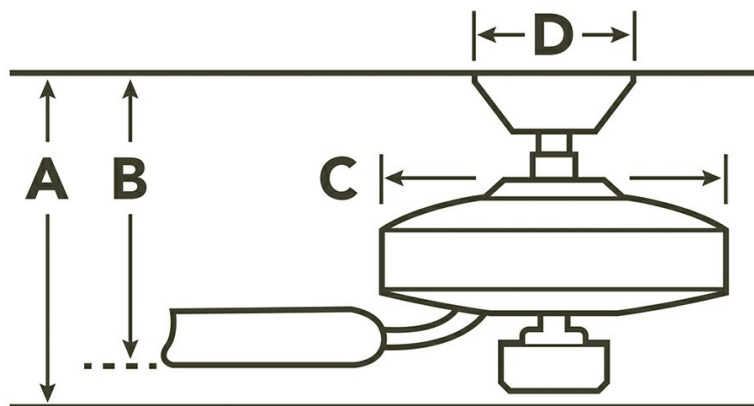

**Dimensions**

Downrod	A	B	C	D
1.00 OD X 4.50	14.25	14.25	12.75	6.75

**Specifications**

Number of Blades	3
Blades Included	Yes
Blade Pitch	20 Degrees
Blade Sweep	62"
Blades Reversible	No
Blade Material	ABS
Optional Blades Available	No
Downrod 1	1.00 OD X 4.50
Primary Control System	6 Speed DC Wall Control
Remote Included	No
Wall Control Included	Yes
Low Ceiling Adaptable	No
Lead Wire Length	78.00"
Motor Size	DC-165M
Motor Type	BRUSHLESS DC