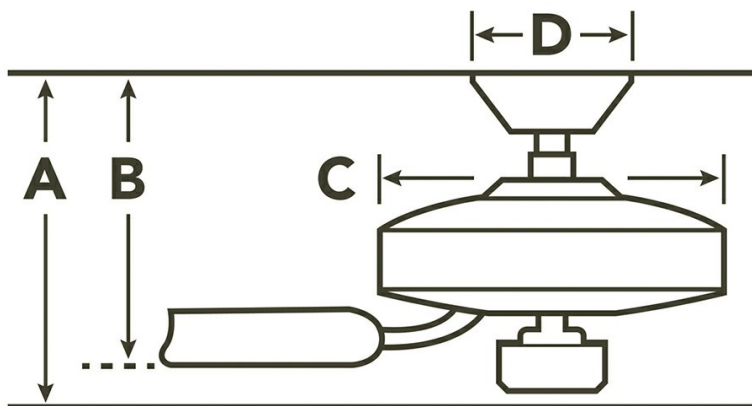

### Specifications

Number of Blades	4
Blades Included	Yes
Blade Pitch	14 Degrees
Blade Sweep	65"
Blades Reversible	No
Blade Material	ABS
Optional Blades Available	No
Downrod 1	1.00 OD X 4.50
Primary Control System	Pull Chain
Remote Included	No
Wall Control Included	Yes
Low Ceiling Adaptable	No
Lead Wire Length	78.00"
Motor Size	188MM X 25MM
Motor Type	AC

### Dimensions

Downrod	A	B	C	D
1.00 OD X 4.50	14.00	11.00	11.00	7.25