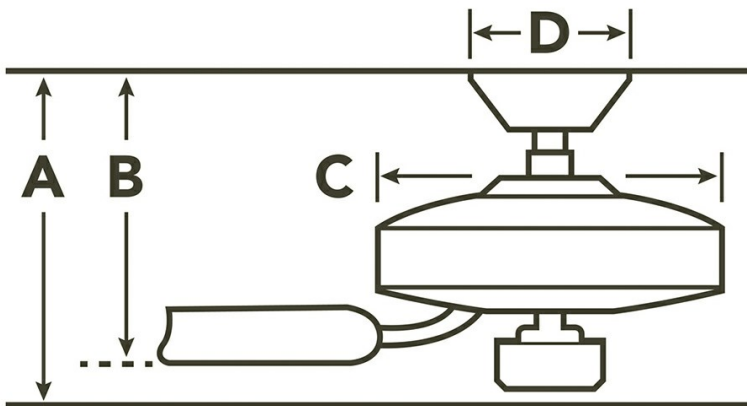

Airflow, Power and Efficiency

Speed	RPM	CFM	CFM/ Watt	Amps	Watts
High	157	5283	77	.56	69
Med	108	3549	105	.41	34
Low	55	1819	188	.22	10

Specifications

Number of Blades	5
Blades Included	Yes
Blade Pitch	14 Degrees
Blade Sweep	52"
Blades Reversible	No
Blade Material	WOOD
Optional Blades Available	No
Downrod 1	1.00 OD X 4.50

Dimensions

Downrod	A	B	C	D
1.00 OD X 4.50	14.00	12.00	12.60	6.70

Primary Control System
 Pull Chain - In project applications using multiple ceiling fans, alternative remote controls may be required. Please contact Kichler Advanced Product Solutions at 844-542-4537 to confirm your project requirements.

Remote Included	No
Wall Control Included	No
Low Ceiling Adaptable	Yes, With Optional Flush Mount
Lead Wire Length	78.00"
Motor Size	172MM X 14MM
Motor Type	AC

Downlight

Watts	69/34/10
Optional Light Kit Available	No