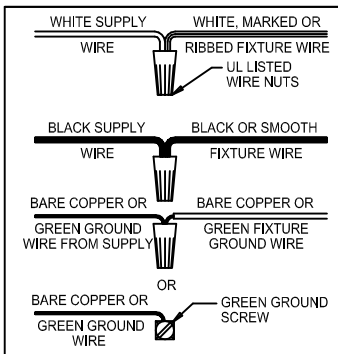

1. D,E → A
2. K → D
3. B,A → C
4. F → A
5. F → P,H

6. F → G
7. H,J → D
8. Q,P,N → L
9. R → Q
10. X,W,V,U → T,S,Q
11. Z,Y → Q
12. BB,AA → Q