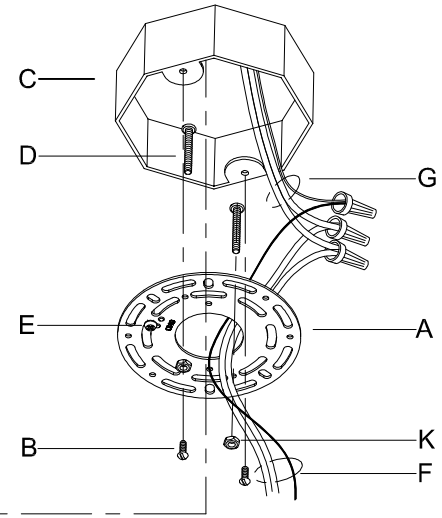

CAUTION: Read instructions carefully and turn electricity off at main circuit breaker panel before beginning installation.

350107

WARNING - If any Special Control Devices are used with this Fixture, Follow the Instructions Carefully to assure full compliance with N.E.C. requirements. If there are any questions, contact a Qualified Electrical Contractor.

CANOPY MOUNTING & WIRE CONNECTION ASSEMBLY STEPS:

- 1. D,E → A
- 2. K → D
- 3. B,A → C
- 4. F → A
- 5. F → P,H

- 6. F → G
- 7. H,J → D
- 8. Q,P,N → L
- 9. R → Q
- 10. X,W,V,U → T,S,Q
- 11. Z,Y → Q
- 12. BB,AA → Q