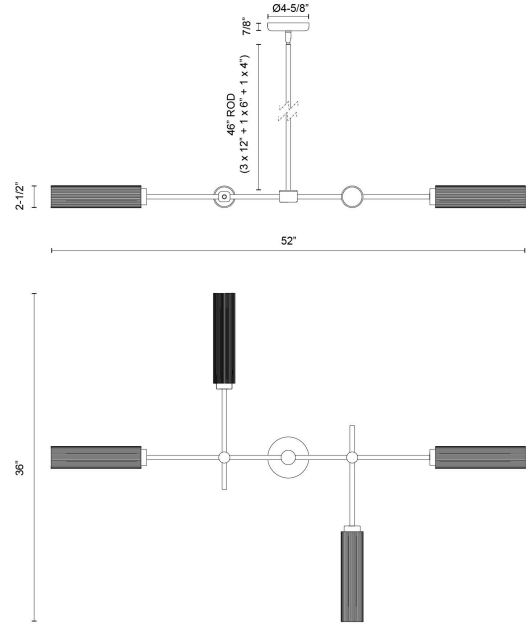

FINISHES

WWW.KUZCOLIGHTING.COM

USA: 3035 E. LONE MOUNTAIN ROAD - LAS VEGAS, NV 89081

CANADA: 19054 28TH AVENUE - SURREY, BC V3Z 6M3