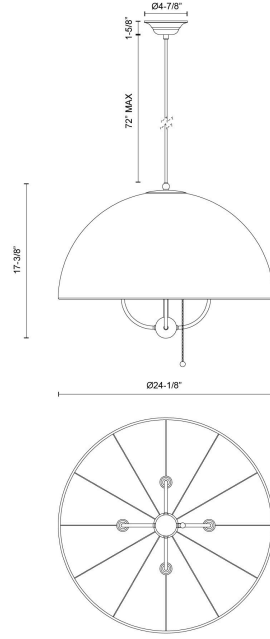

Crosby 24-in Pendant

Model	Bulbs (not included)	Wattage (or equivalent)
PD661424 PD661424BG PD661424MB	4 x E12	40W

Transform your space with the Crosby decorative lighting collection by Kelsey Leigh Design Co. These fixtures are inspired by vintage parasols and feature light natural shades and delicate details. They come in elegant matte black or brushed gold, so they'll fit in any decor style.

SPECIFICATION DETAILS

Fixture Dimensions	D24-1/8" x H17-3/8"
Canopy Dimensions	D4-7/8" x H1-5/8"
Minimum Hang Height	24"
Location	Dry
Illumination Direction	Omni-directional
Light Source/Life	Socket
Material	Steel, Fabric
Slopped Ceiling Adaptable	Yes
Shade Details	Spandex Shade
Wire Length	72"
Wire Style	Brown Wire (BG) Black Wire (MB)
Compliance	UL Certified: Yes