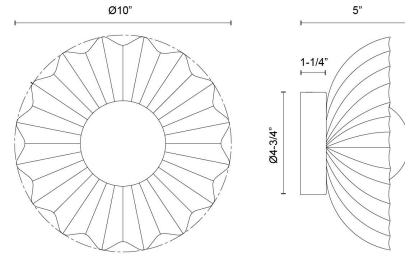

Soleil 10-in Wall/Vanity Light

Model	Color Temperature	Wattage	Voltage	Total Lumens	Delivered Lumens	Dimmer Support (Optional, Not Included)
WV436910-3WCCT-UNV WV436910AWOP-3WCCT-UNV WV436910MBOP-3WCCT-UNV	3WCCT,2700K,3000K,4000K	9W	120-277V	840lm	410lm* (AWOP) 380lm* (MBOP)	TRIAC/ELV

SPECIFICATION DETAILS

Fixture Dimensions	D10" x E5"
Canopy Dimensions	D4-3/4" x E1-1/4"
Location	Damp
Dimming Range	100% - 10%
Glass Details	Opal Glass
Illumination Direction	Front
Light Source/Life	LED (50,000 hours) 90CRI
Material	Aluminum, Steel, Glass
Mounting Direction	Wall Mount all orientation
Height from Center	5"
Shade Details	Steel Shade
Compliance	ETL Certified: Yes CEC Title 24: Yes