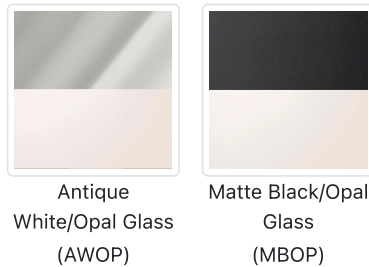

FINISHES

* For custom options, contact customer service.
* For warranty information, please visit www.kuzcolighting.com/warranty